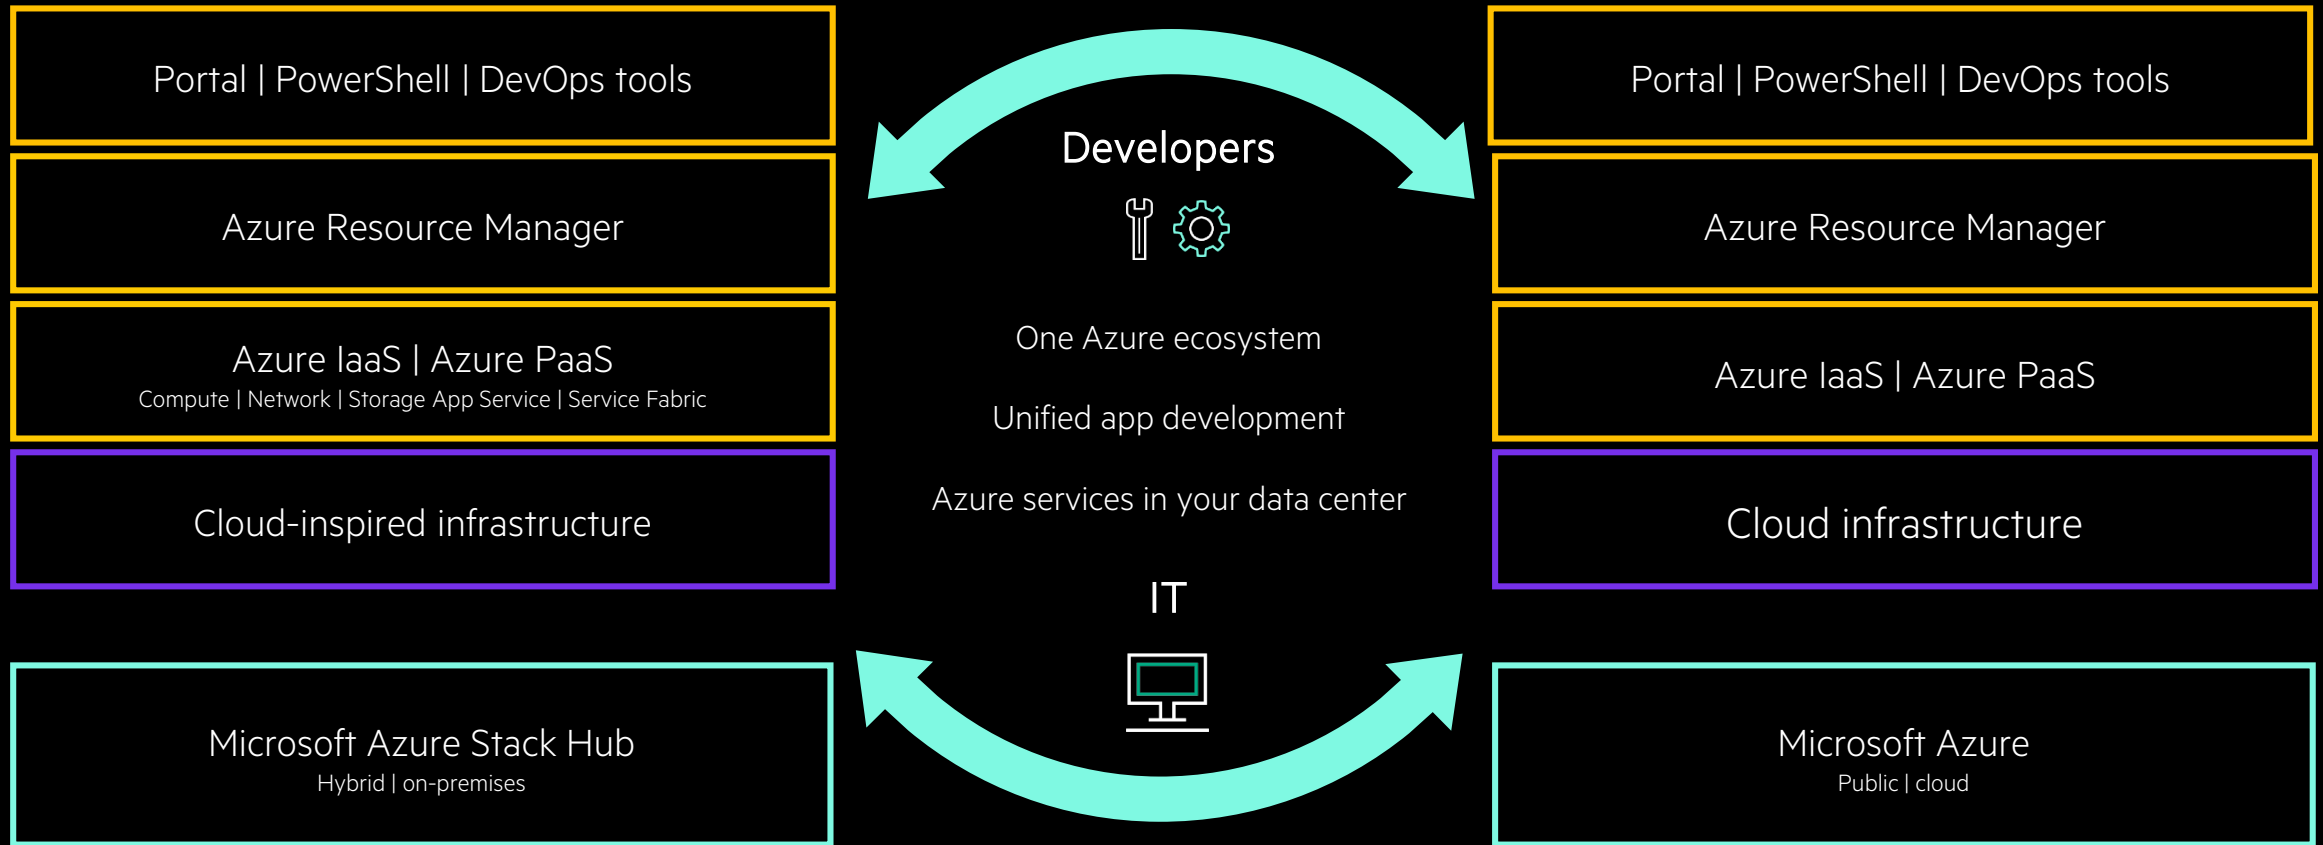

Microsoft

HPE PROLIANT FOR MICROSOFT AZURE STACK HUB FOR THE INDUSTRIAL ENVIRONMENT

November 2019

MICROSOFT'S HYBRID CLOUD PLATFORM

Azure Stack Hub is Azure in the data center

Azure Stack updates are available on a monthly basis to ensure consistent environment with Azure.

AZURE-CONSISTENT SERVICES FROM YOUR DATA CENTER

With HPE ProLiant for Microsoft Azure Stack Hub

Most configurable solution available

DELIVER ON-PREMISES AZURE SERVICES IN THE HARSHTEST ENVIRONMENTS

Secure Edge Data Center for Microsoft Azure Stack Hub

- Factory integrated Azure Stack Hub solution for Edge deployments
- Ruggedized with IP55 rating to run in harsh environments, including TEMPEST (NATO) certification possibilities
- Small footprint with integrated power & cooling
- Protected continuous data center grade power
- Integrated with HPE Oneview for operational control

Microsoft

KEY USE CASES FOR SECURE EDGE DATA CENTER

Manufacturing/Industries

Edge Scenarios

Remote locations with environmental constraints

Microsoft

OFF-THE-SHELF DATA CENTER SOLUTION FOR INDUSTRIAL CUSTOMERS