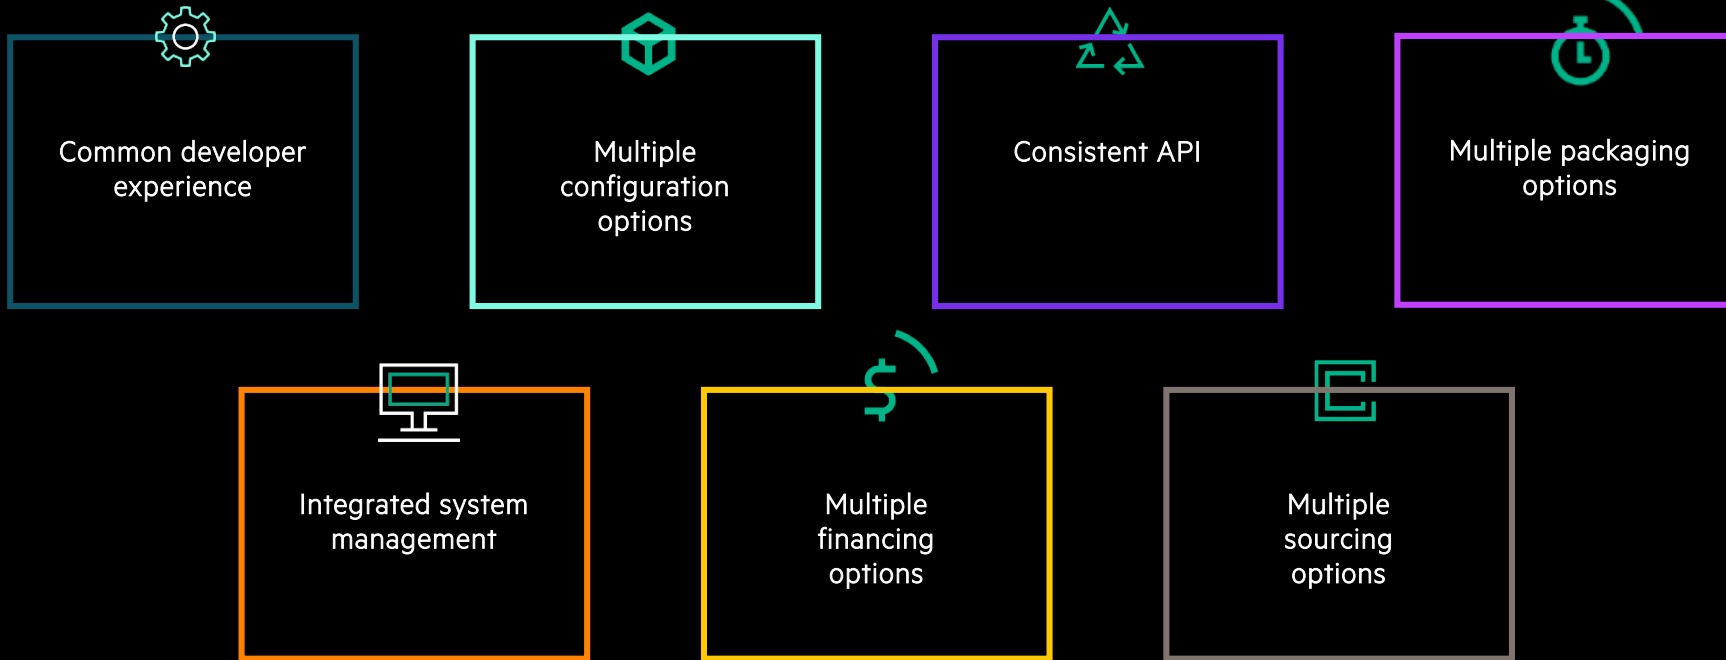

AZURE-CONSISTENT SERVICES FROM YOUR DATA CENTER

With HPE ProLiant for Microsoft Azure Stack Hub